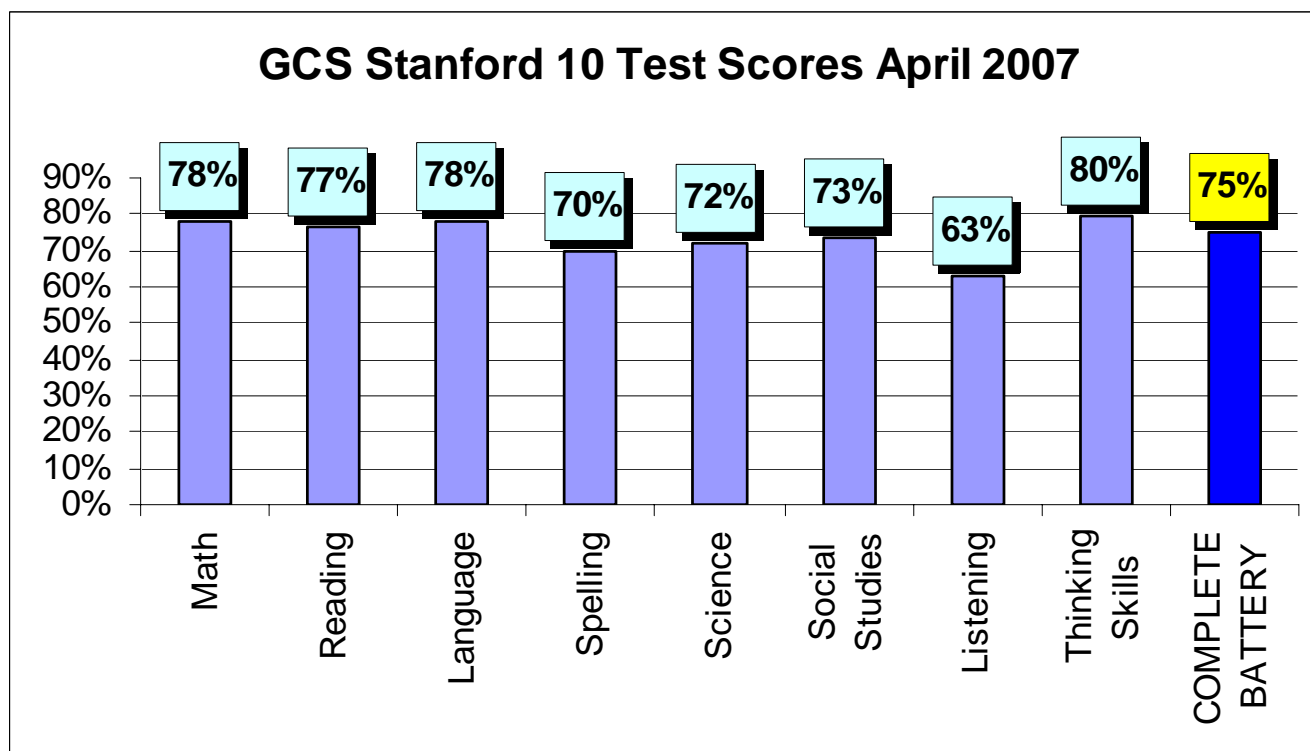

Administrator / Principal's Up-Date

GATEWAY STUDENTS ROCK! **TEST SCORES RISE 3%**

The students have every right to be pleased with their performance on the Stanford 10 Achievement Test last April. Overall, the composite average for the entire school increased 3% from the 72nd National Percentile score (April 2006) to the 75th National Percentile score (April 2007). The 75th National Percentile score means that Gateway students overall scored equal to or better than 75% of the same aged students who took the identical test. Bottom line: Gateway Christian School is in the upper 25% of schools across the nation. Gateway students rock!

Kudos to all of the fine instruction our Gateway teachers have given to our students last year. I know the teachers and staff are ready to give your student(s) a very positive and successful learning experience in the 2007-08 school year.

Serving the Savior, Mr. Stutzman